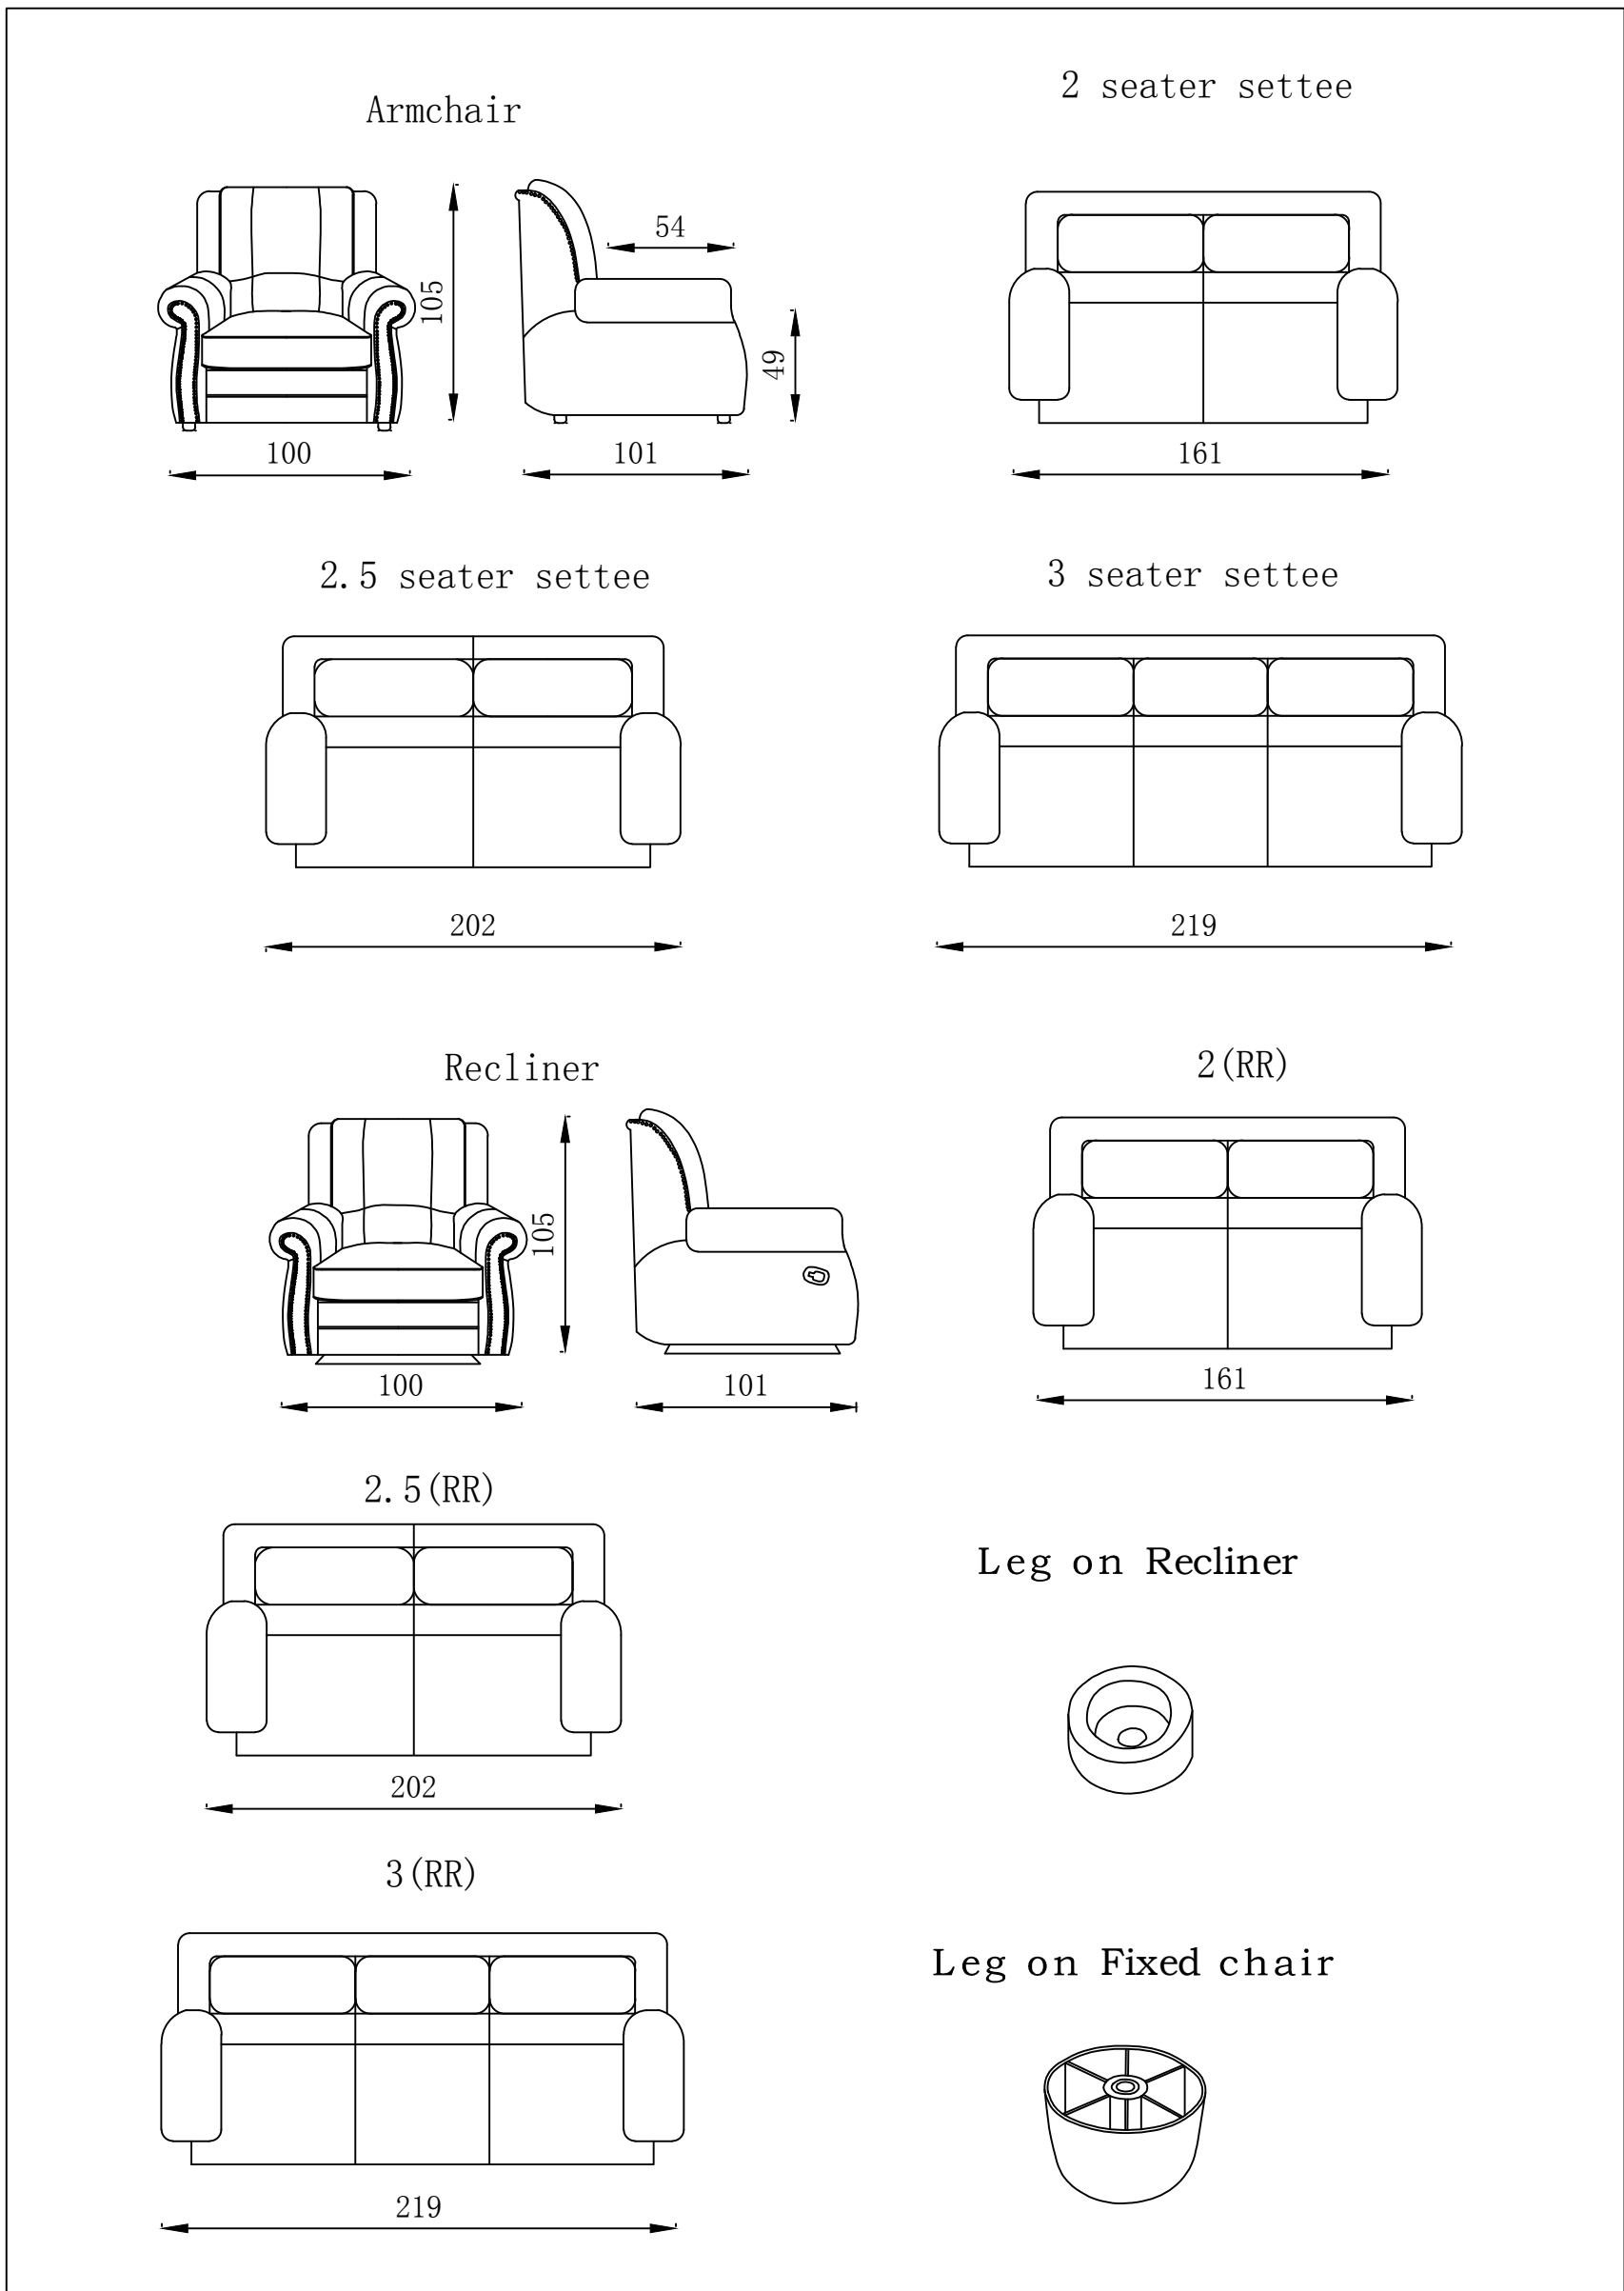

DESIGN: (Duxton)(035B)

Please note lounge is hand made product. This is just indication for measurement. Sometimes our specifications change. Our line drawing includes specifications which are current at the time of printing. However, improvements or alterations to design, construction or techniques or dimensions may occur.